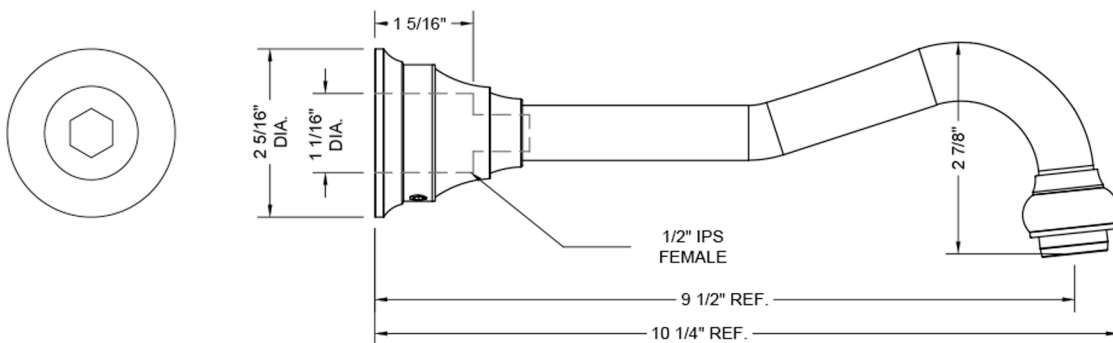

Roaring 20's Tub Spout Model #: 9230-

FEATURES:

- All brass tub spout
- 1/2" female IPS inlet
- 9 1/2" center spout reach
- 10 1/4" spout reach
- Quick connect/disconnect
- No splash full flow aerator
- Collection: Roaring 20's

SPECIFICATION DRAWING:

QUICK CONNECT