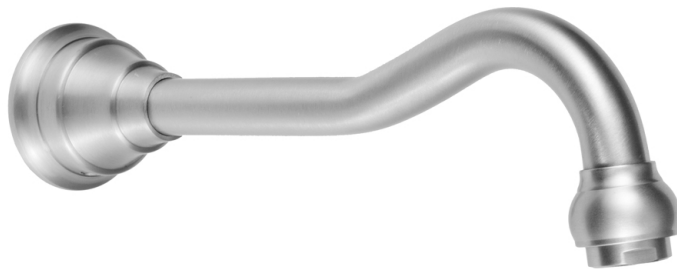

Roaring 20's Tub Spout Model #: 9230-

FEATURES:

- All brass tub spout
- 1/2" female IPS inlet
- 9 1/2" center spout reach
- 10 1/4" spout reach
- Quick connect/disconnect
- No splash full flow aerator
- Collection: Roaring 20's

AVAILABLE FINISHES:

Polished Chrome (PCH)	Satin Chrome (SC)	Bronze Umber (BU)
Satin Nickel (SN)	Pewter (PEW)	Caramel Bronze (CB)
Polished Nickel (PN)	Antique Brass (AB)	Antique Copper (ACU)
Oil-Rubbed Bronze (ORB)	Polished Brass (PB)	Polished Copper (PCU)
Vintage Bronze (VB)	Satin Brass (SB)	Matte Black (MBK)
Satin Gold (SG)	Polished Gold (PG)	Black Nickel (BKN)
White (WH)	Unlacquered Brass (ULB)	Satin Cooper (SCU)
Almond (ALD)	Amber (AMB)	Azure Blue (AZB)
Coral (COR)	Mint Green (GRN)	Stone Grey (GRY)
Lilac (LAC)	Light Blue (LBL)	Limon (LIM)
Plum (PLM)	Pink (PNK)	Red (RED)
Graphite (GPH)	Aged Unlacquered Brass (AUB)	

SPECIFICATION DRAWING:

QUICK CONNECT